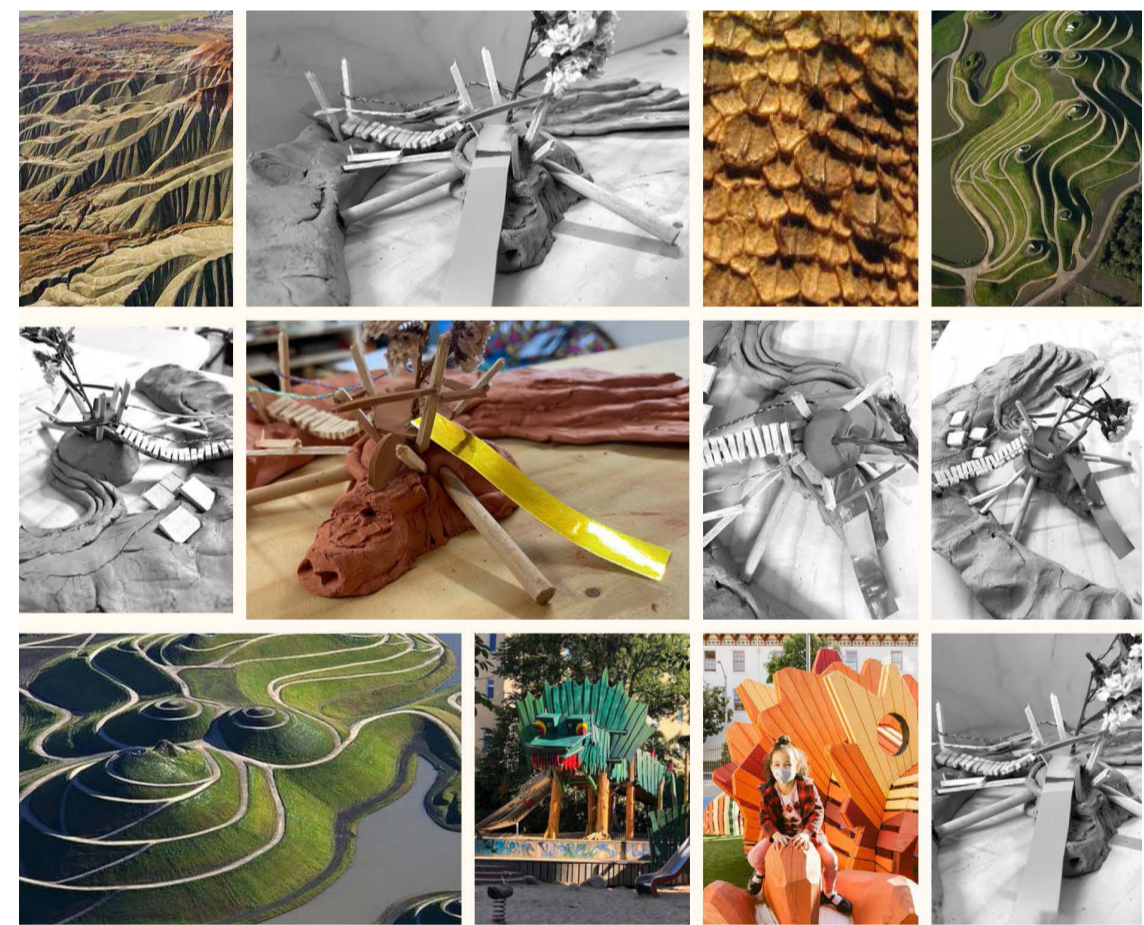

ASHBURTON SOUTH

Landscape and Play

EXISTING PLAYGROUND

PLAY CONCEPT BY **MADE FROM SCRATCH**

DRAGON FOREST

DANDELION PLAYGROUND

PROPOSED PLAYGROUND